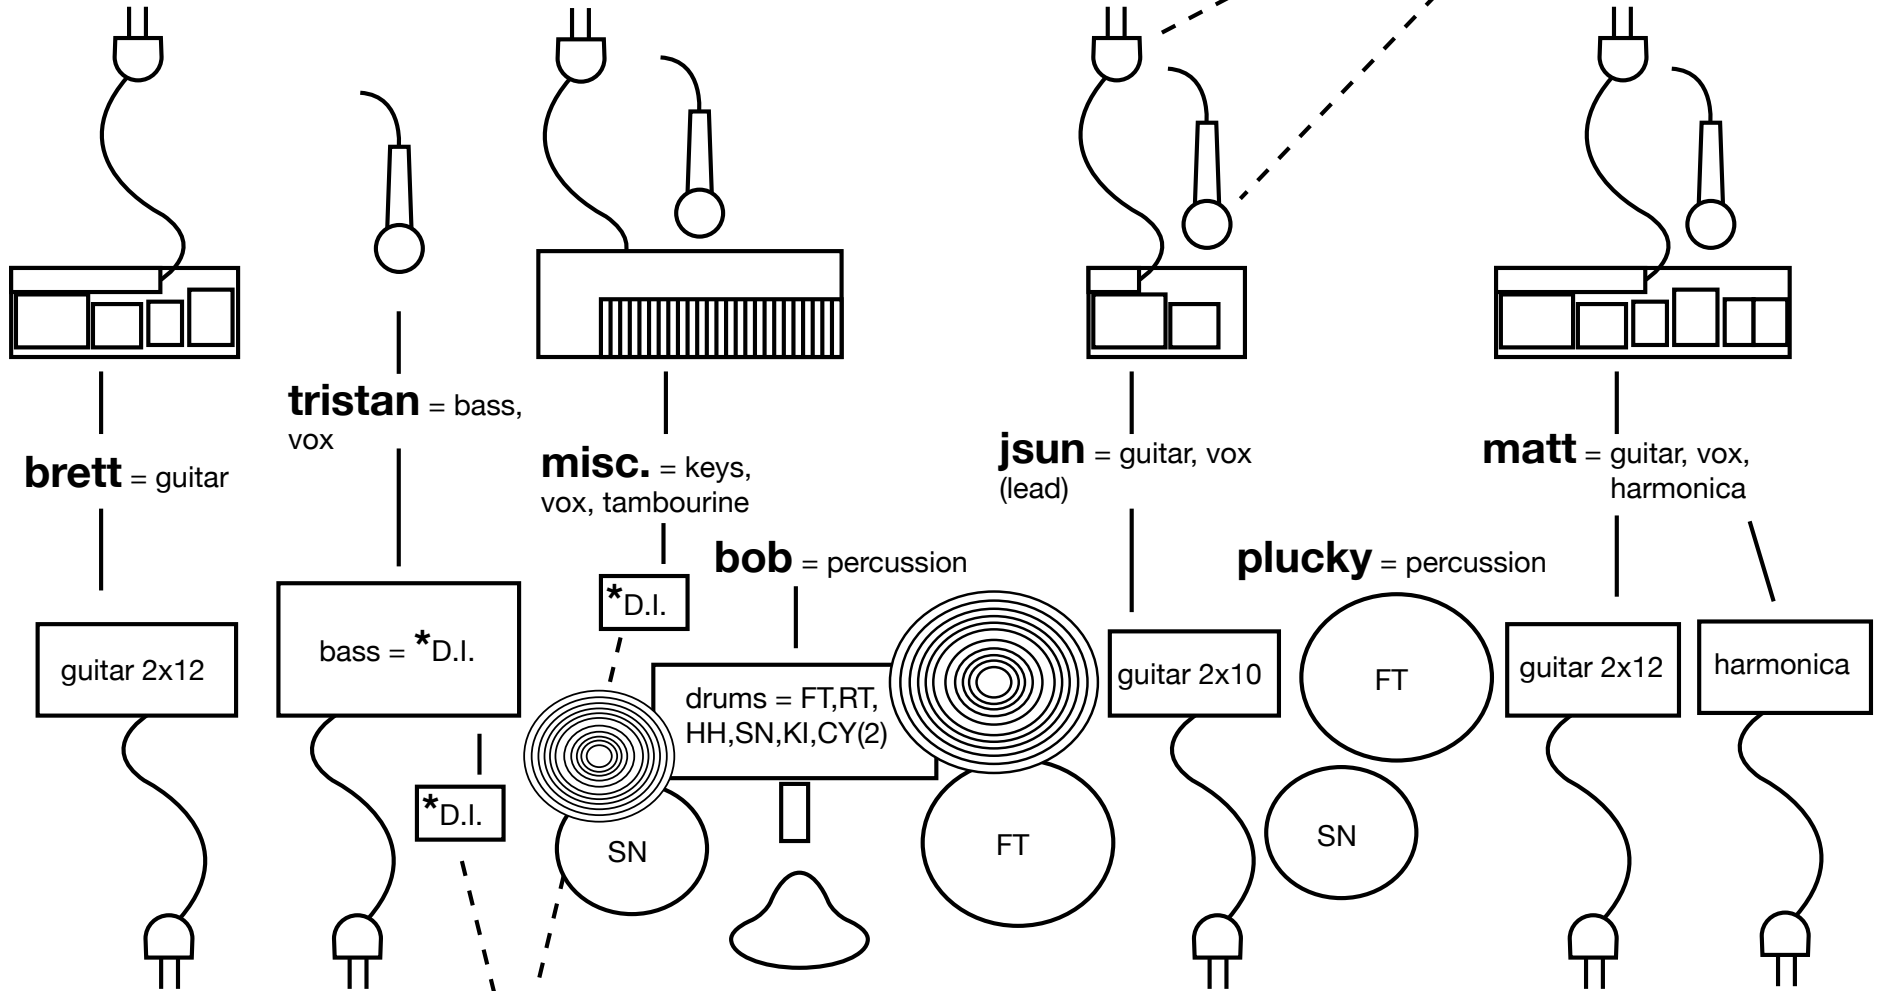

# The UPSIDEDOWN STAGE PLOT

4 vocal mics- ALL WET w/reverb & delay

power source  
microphones

STAGE FRONT

\*Bass and keyboard both need a direct-input device.